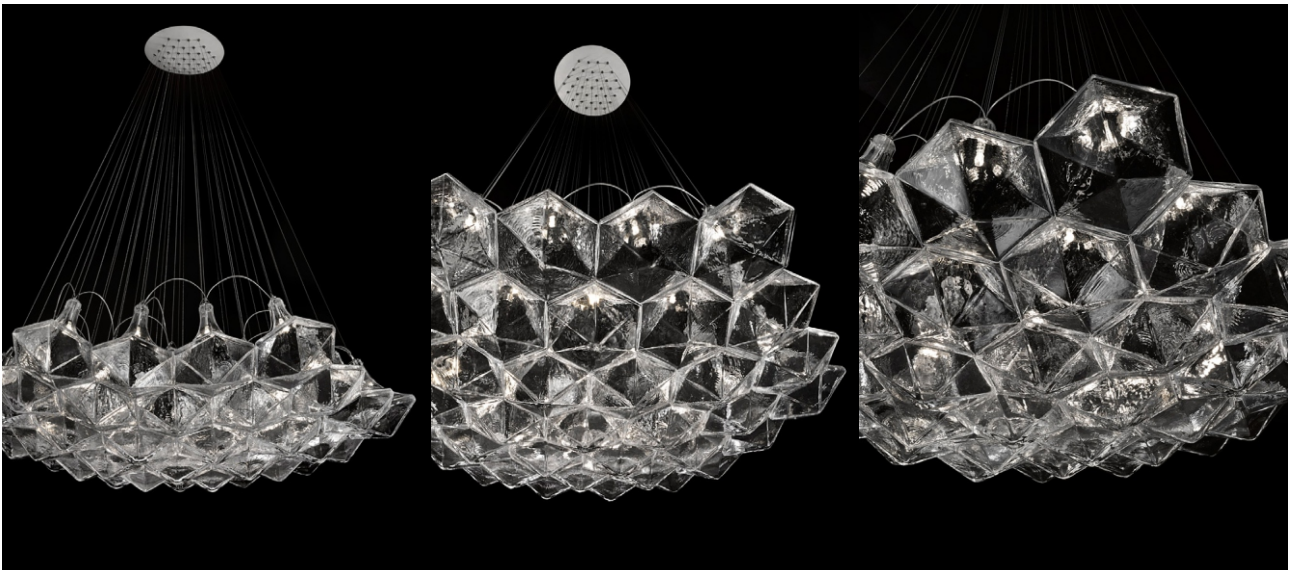

## FACET COLLECTION

**DESIGNER:** Moritz Waldemeyer

**YEAR OF DESIGN:** 2016

**Glass:** Hand Blown Artistic Glass

As if trying to systematize the chandelier-making tradition, Moritz Waldemeyer took the geometrical shape of the Classic chandelier outline and turned it into a diamond-like hexagonal glass building block. On its own, with just single pendant, or in combination of multiple items into a large chandelier, the FACET components stand out as clear, disciplined and geometrical. The light source included inside every pendant allows the FACET to be universal and almost unlimitedly extendable.