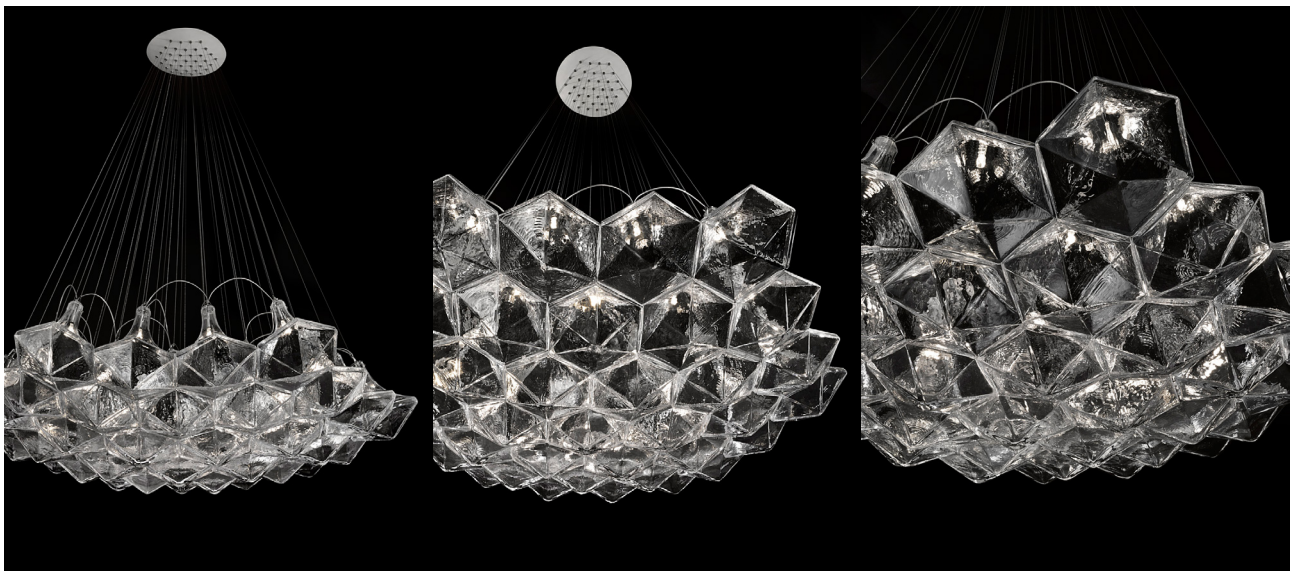

## FACET COLLECTION

**DESIGNER:** Moritz Waldemeyer

**YEAR OF DESIGN:** 2016

**Glass:** Hand Blown Artistic Glass

As if trying to systematize the chandelier-making tradition, Moritz Waldemeyer took the geometrical shape of the Classic chandelier outline and turned it into a diamond-like hexagonal glass building block. On its own, with just single pendant, or in combination of multiple items into a large chandelier, the FACET components stand out as clear, disciplined and geometrical. The light source included inside every pendant allows the FACET to be universal and almost unlimitedly extendable.