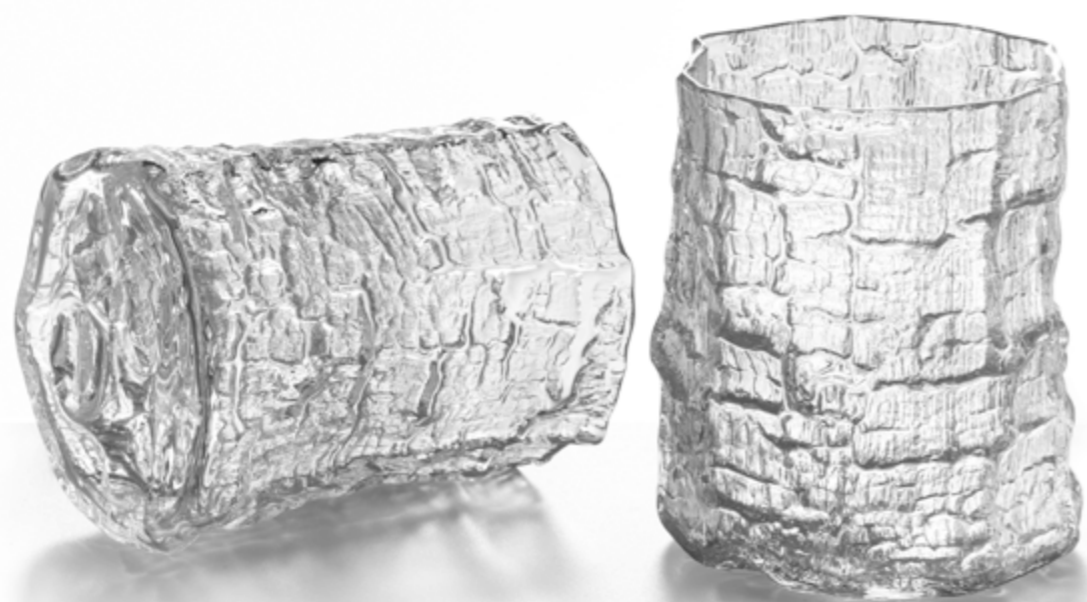

Yakisugi Vase Large
CG035VB
W 100 x H 250 x L 100 mm
W 3 15/16" x H 9 13/16"
x L 3 15/16"

Yakisugi Vase Small
CG035VA
W 70 x H 300 x L 60 mm
W 2 3/8" x H 11 13/16" x L 2 3/4"

Yakisugi Vase Extra Large
CG035VC
W 130 x H 440 x L 130 mm
W 5 1/8" x H 17 5/16" x L 5 1/8"

Yakisugi Glass Water
CG035GA
Dia 70 x H 90 mm
Dia 2 3/4" x H 3.9/16"
Volume / 200 ml / 6,76 oz

Color Clear