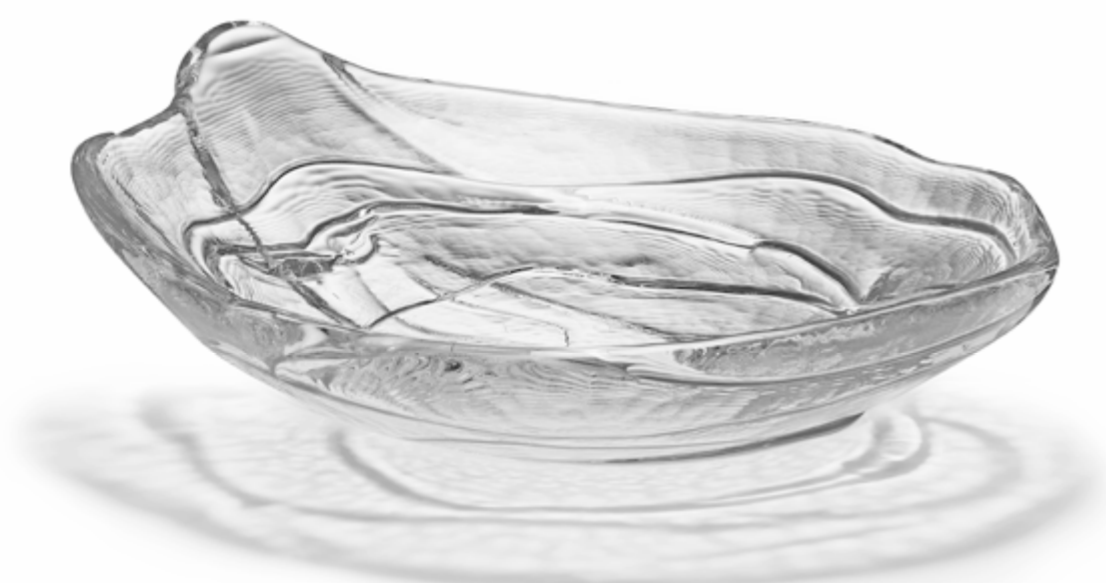

Frozen Bowl Large
CG014BC
Dia 480 x H 150 mm
Dia 18 7/8" x H 5 7/8"